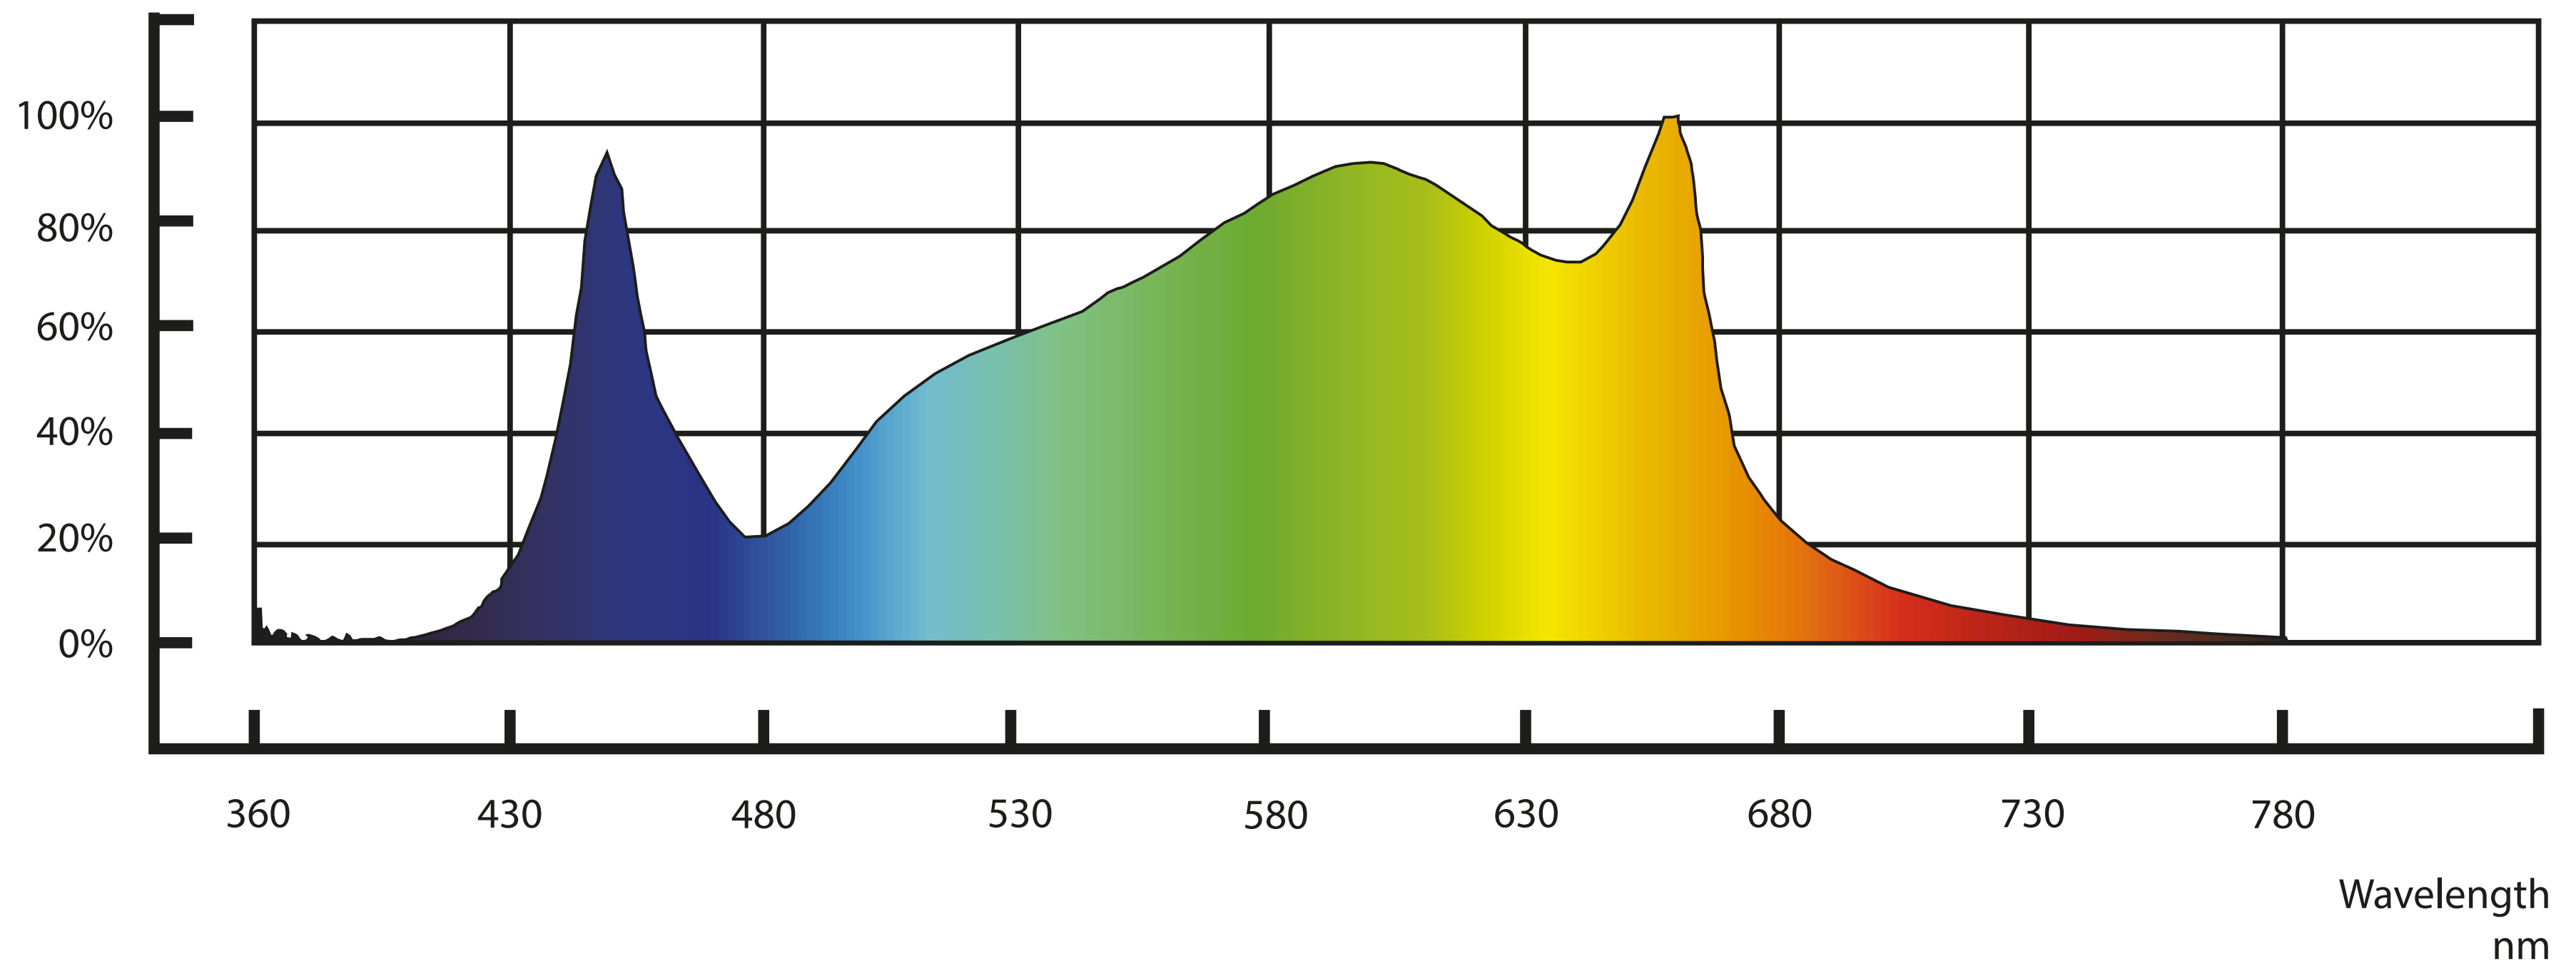

FULLSPECTRUM FOR SEEDING, VEGETING, BLOOMING

Contact LUMEN KING @
info@lumen-king.com ✉
www.lumen-king.com 🌐